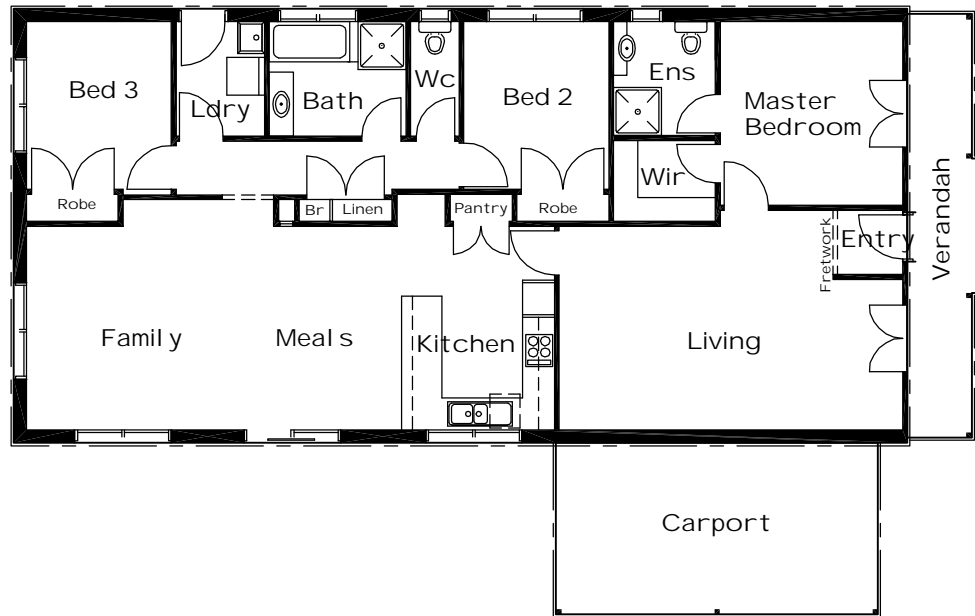

Wisteria Cottage

Area Analysis

RESIDENCE	135.0 m2	14.53 sq
CARPORT	19.2 m2	2.07 sq
VERANDAH	10.2 m2	1.10 sq