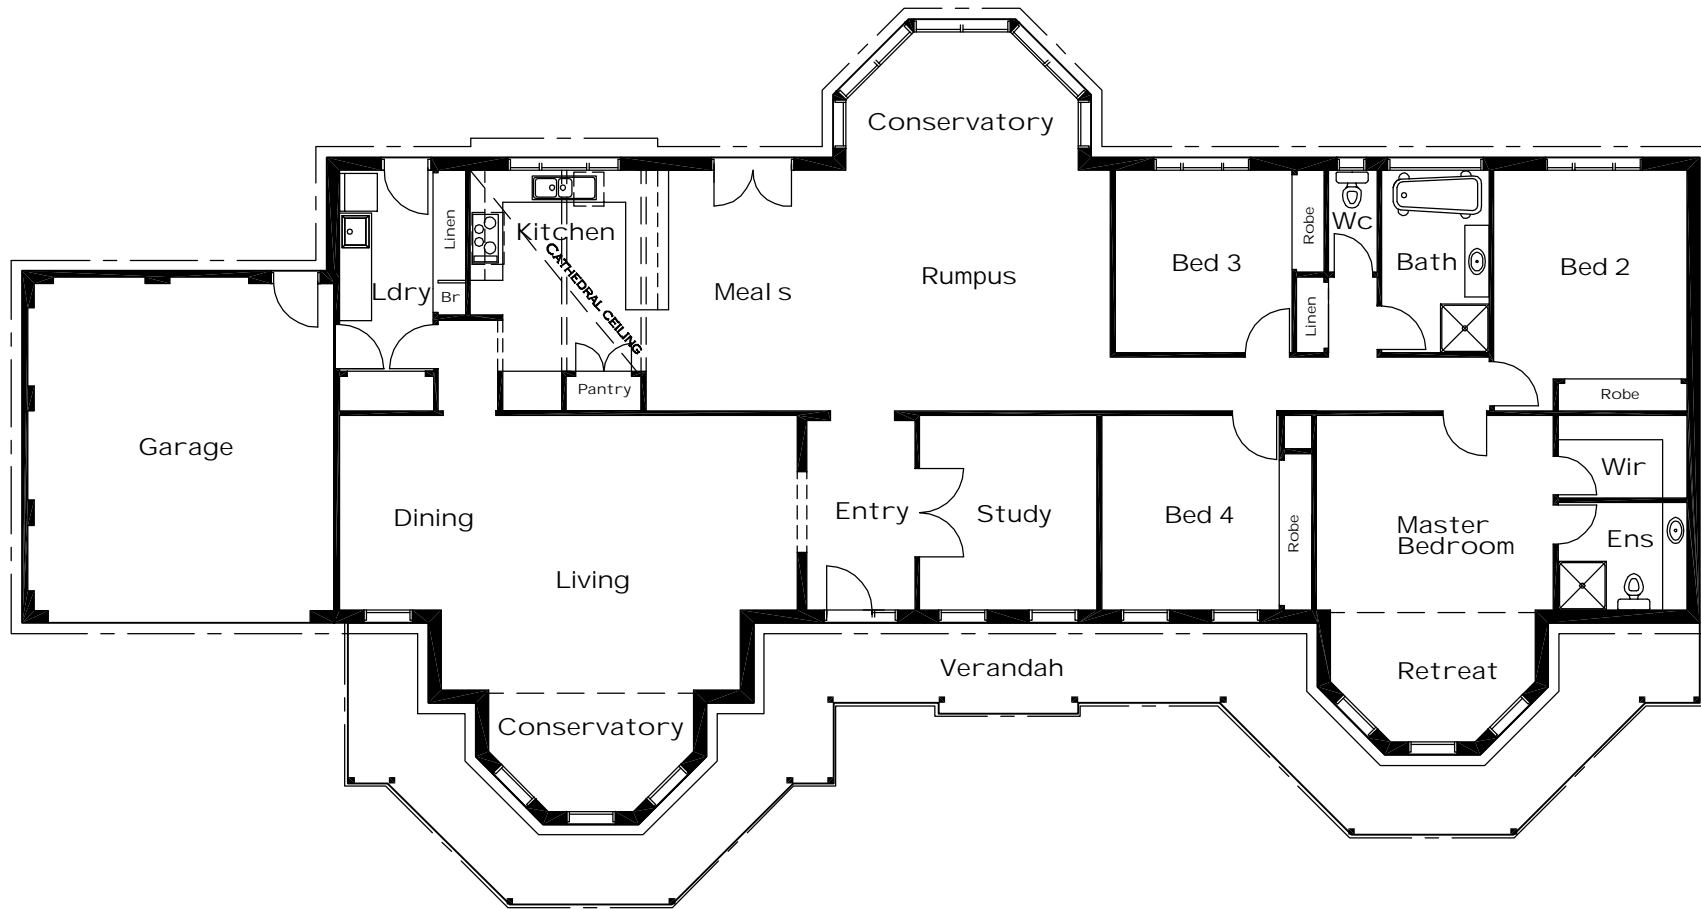

Victoriana Homestead 258

HIGHVIEW HOMES
Homes of our Heritage since 1965

Area Analysis

RESIDENCE	258.0 m2	27.90 sq
GARAGE	38.2 m2	4.11 sq
VERANDAH	51.4 m2	5.53sq

© Plan Copyright