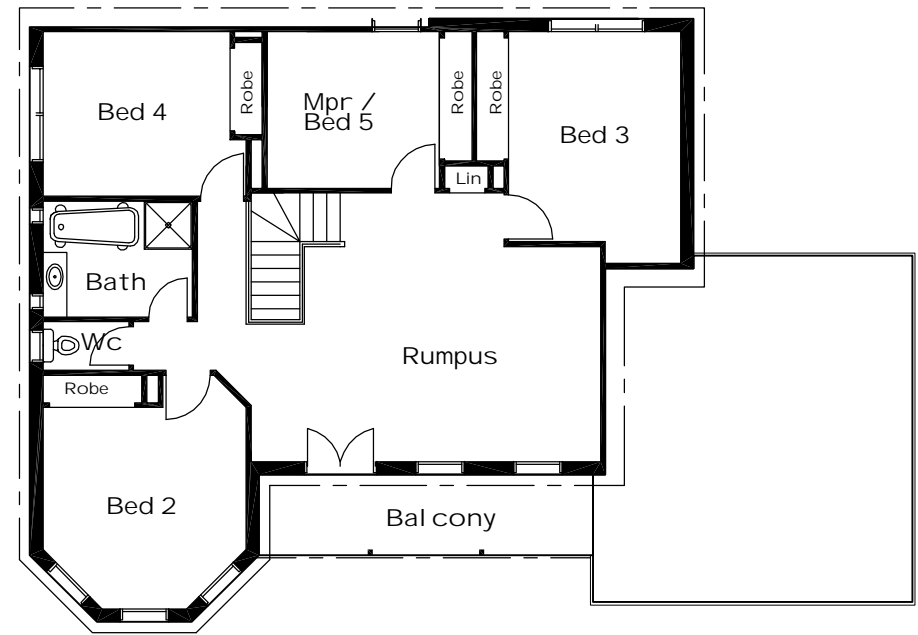

# Victoriana 256

Groundfl oor

Firstfl oor

## Area Anal ysis

GROUND FLOOR	146.7 m2	15.79 sq
FIRST FLOOR	107.9 m2	11.61 sq
GARAGE	37.2 m2	4.00 sq
VERANDAH	17.7 m2	1.91 sq
BALCONY	17.7 m2	1.91 sq