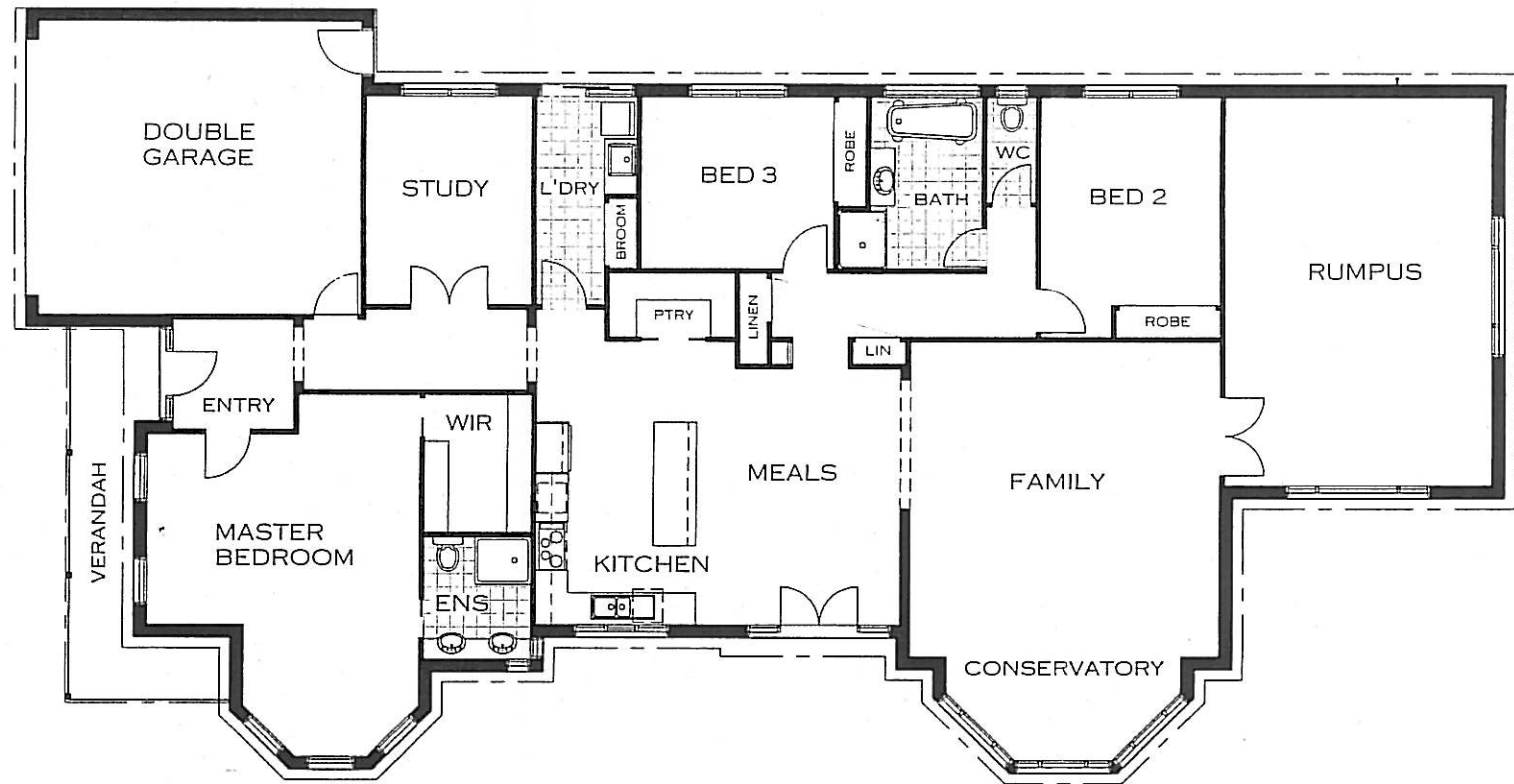

VICTORIANA 253

AREA ANALYSIS

RESIDENCE	253.4 M2	27.27 SQ
GARAGE	36.8 M2	3.96 SQ
VERANDAH	11.4 M2	1.22 SQ

HIGHVIEW HOMES

HOMES OF OUR HERITAGE SINCE 1965

© PLAN COPYRIGHT