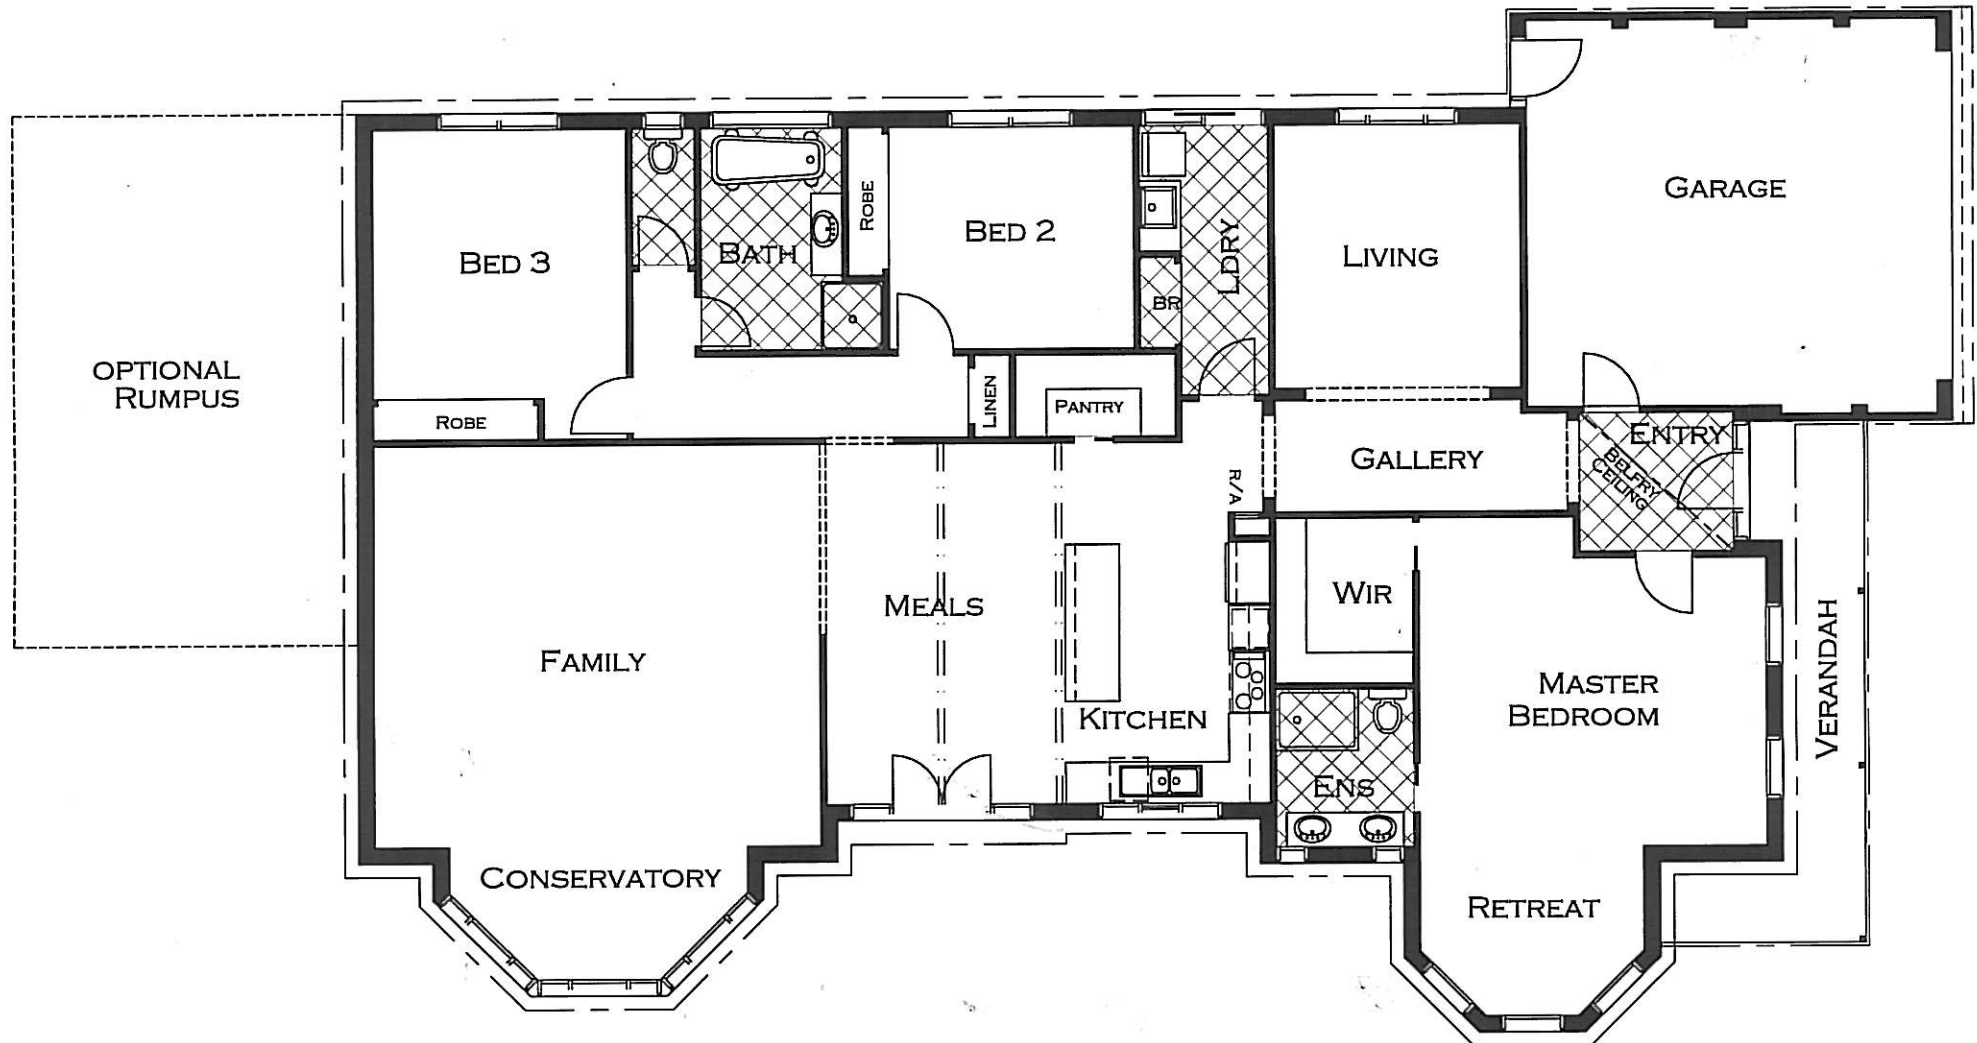

VICTORIANA 226 + RUMPUS

HIGHVIEW HOMES

HOMES OF OUR HERITAGE SINCE 1965

© PLAN COPYRIGHT

AREAS		
RESIDENCE	224.9 M2	24.21 SQ
RUMPUS	39.0 M2	4.20 SQ
GARAGE	36.9 M2	3.97 SQ
VERANDAH	12.2 M2	1.31 SQ