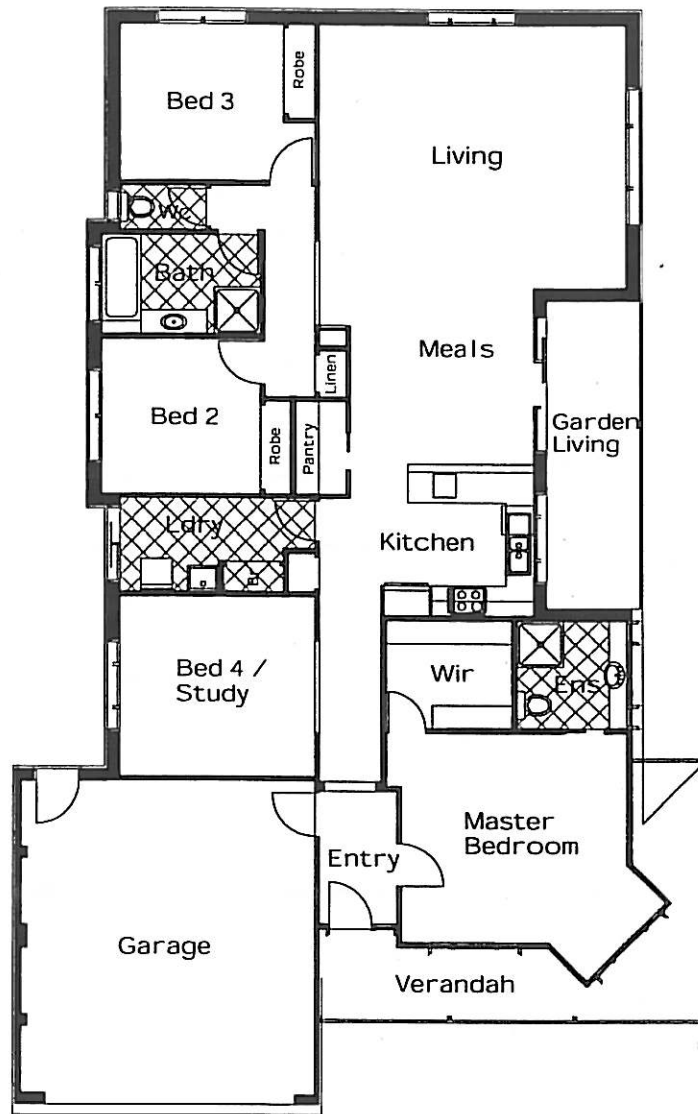

Seaspray

HIGHVIEW HOMES

Homes of our Heritage since 1965

Area Analysis

RESIDENCE	164.4 m ²	17.69 sq
GARAGE	36.6 m ²	3.94 sq
VERANDAH	14.8 m ²	1.59 sq
GARDEN LIVING:	10.6 m ²	1.14 sq

© Plan Copyright