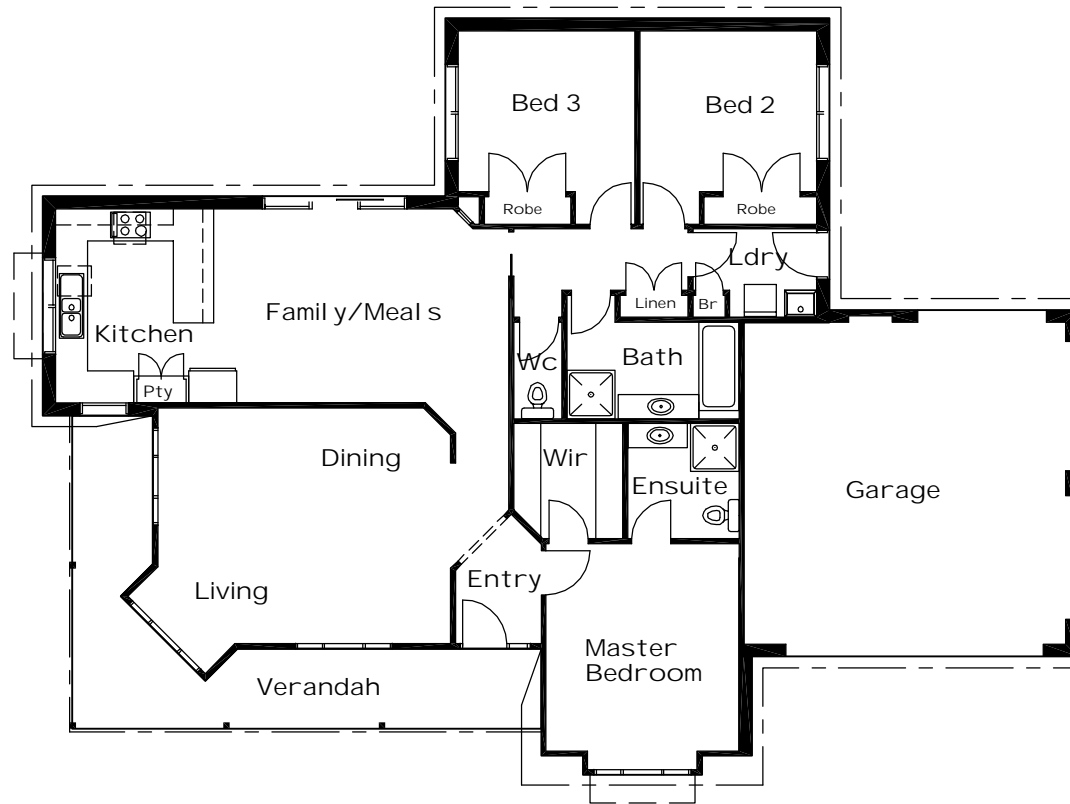

Seacove Cottage

Area Analysis

RESIDENCE	138.3 m2	15.00 sq
GARAGE	39.9 m2	4.30 sq
VERANDAH	19.0 m2	2.04 sq