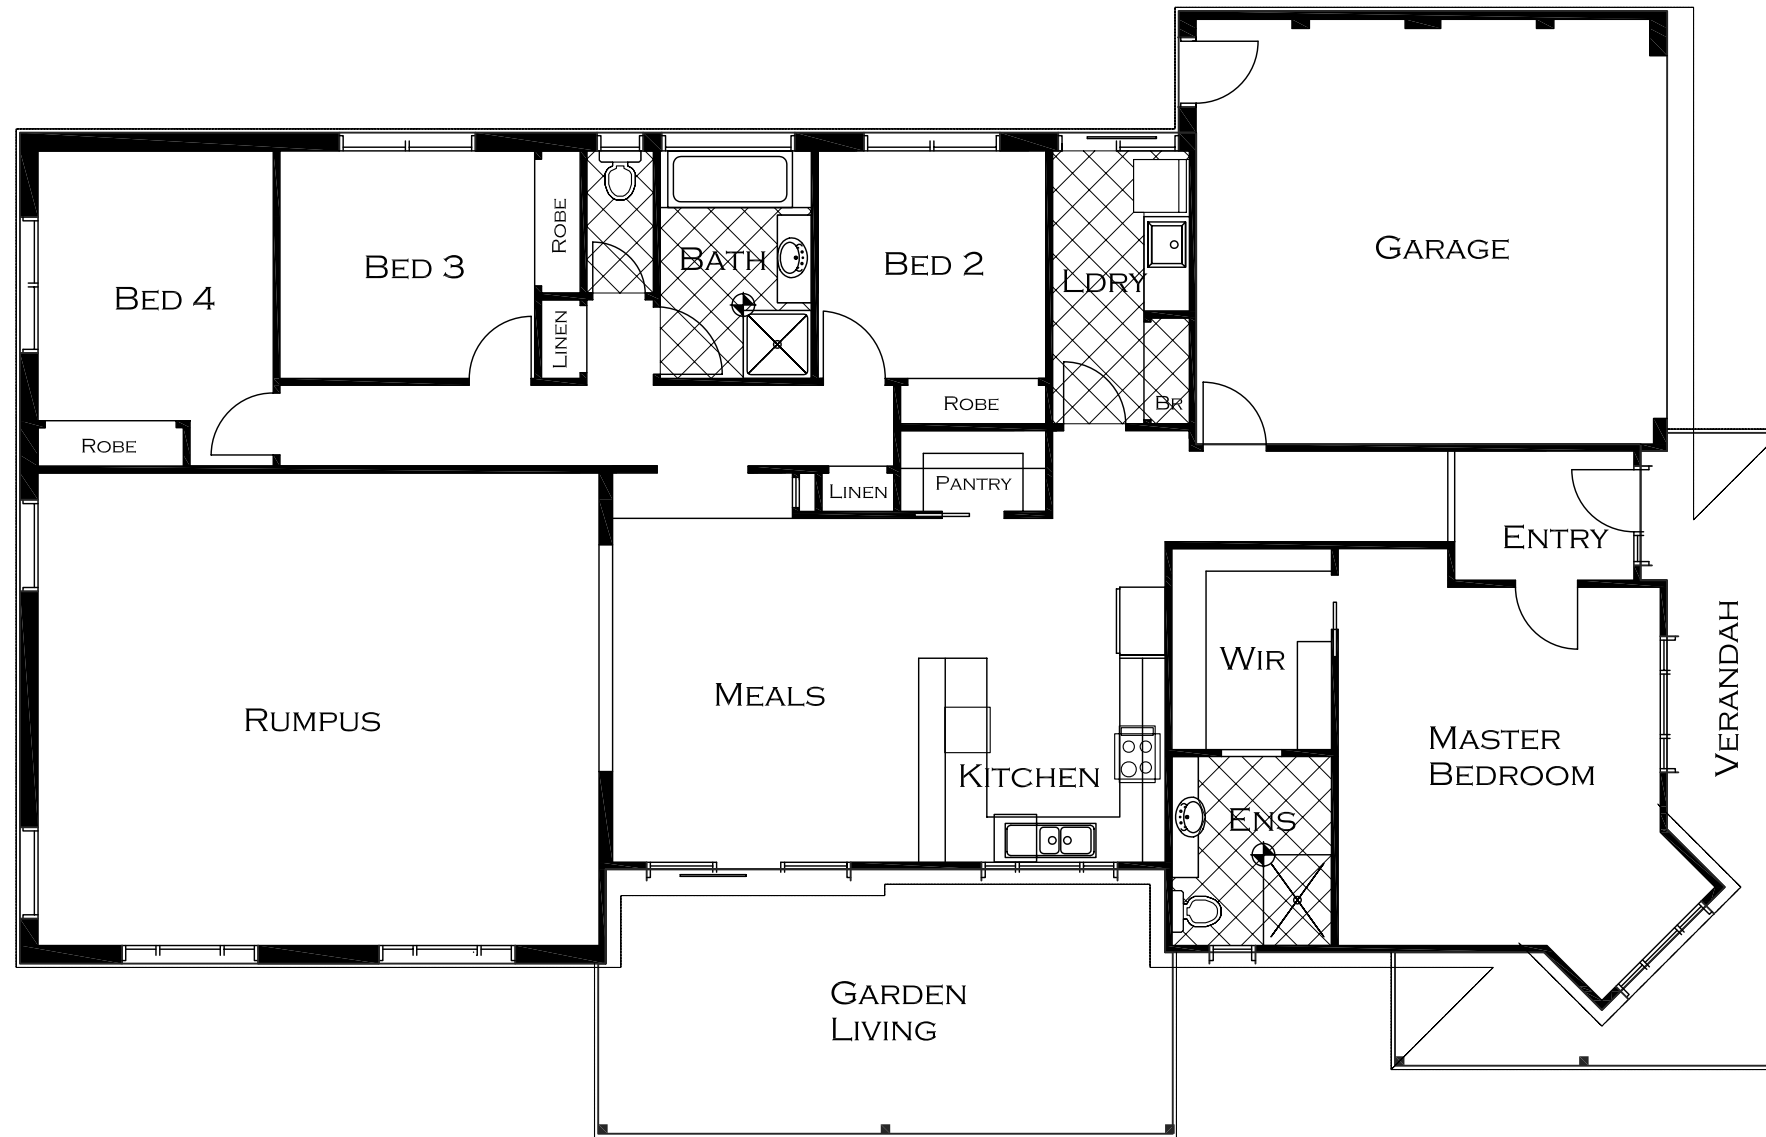

SEACHANGE 204

AREA ANALYSIS

AREA	m2	sq's
RESIDENCE:	204.1	22.0
GARAGE:	36.1	3.9
VERANDAH:	17.4	1.9
GARDEN LIVING:	26.4	2.8
TOTAL:	284.0	30.6

HIGHVIEW HOMES

HOMES OF OUR HERITAGE SINCE 1965

© PLAN COPYRIGHT