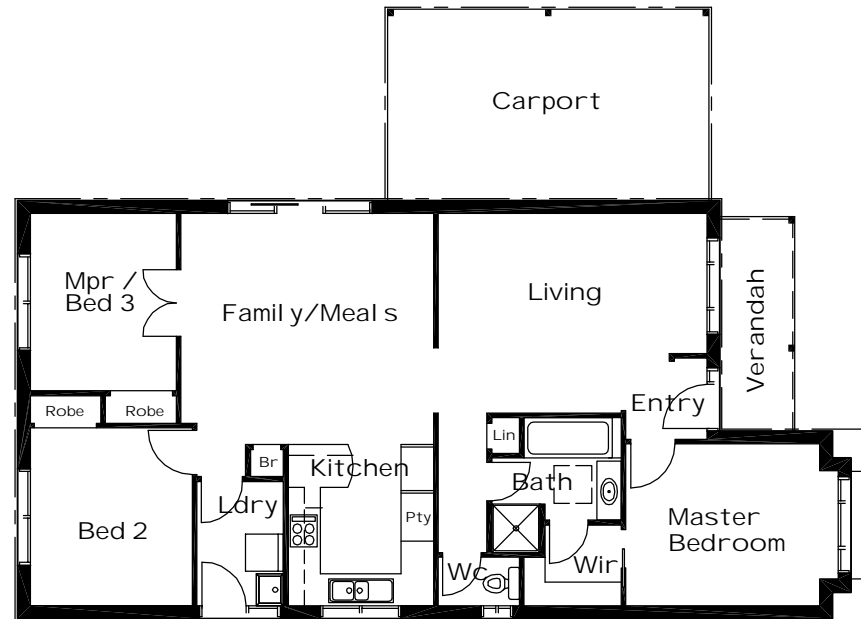

Primrose Cottage

Area Analysis

RESIDENCE	110.4 m2	11.88 sq
CARPORT	21.4 m2	2.31 sq
VERANDAH	6.0 m2	0.58 sq