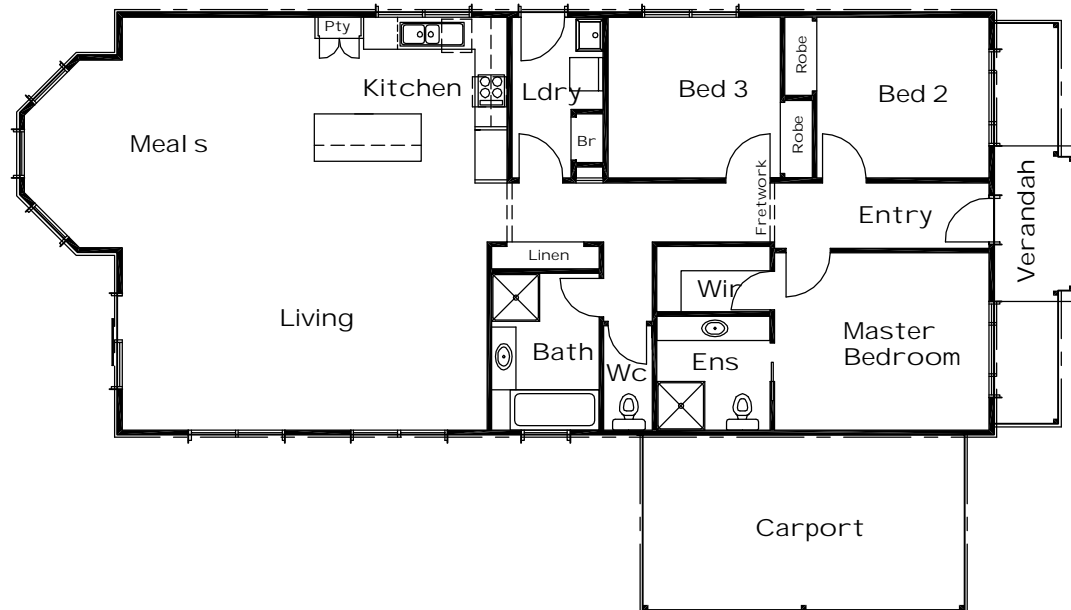

Petunia Cottage

Area Analysis

RESIDENCE	134.4 m2	14.47 sq
CARPORT	19.6 m2	2.11 sq
VERANDAH	9.7 m2	1.05 sq