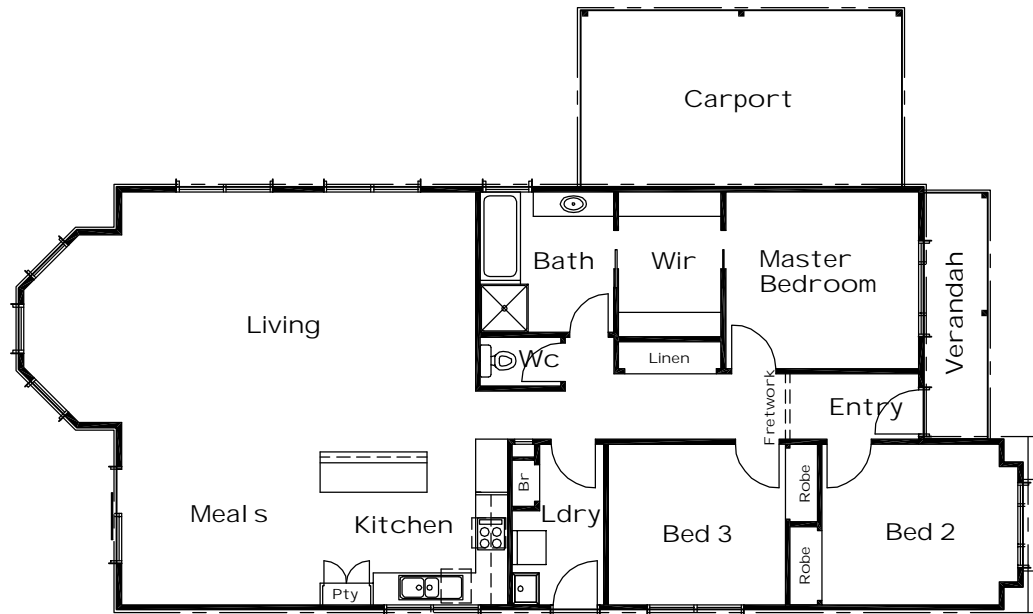

Lilac Cottage

Area Analysis

RESIDENCE	129.7 m2	13.96 sq
CARPORT	19.9 m2	2.13 sq
VERANDAH	5.6 m2	0.59 sq