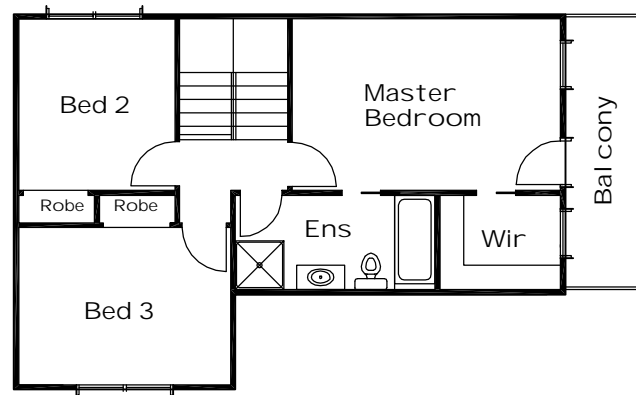

Jacaranda Cottage

Area Analysis

GROUND FLOOR	80.6 m ²	8.68 sq
FIRST FLOOR	61.1 m ²	6.58 sq
GARAGE	36.5 m ²	3.92 sq
VERANDAH	7.7 m ²	0.83 sq
BALCONY	7.7 m ²	0.83 sq

HIGHVIEW HOMES

Homes of our Heritage since 1965