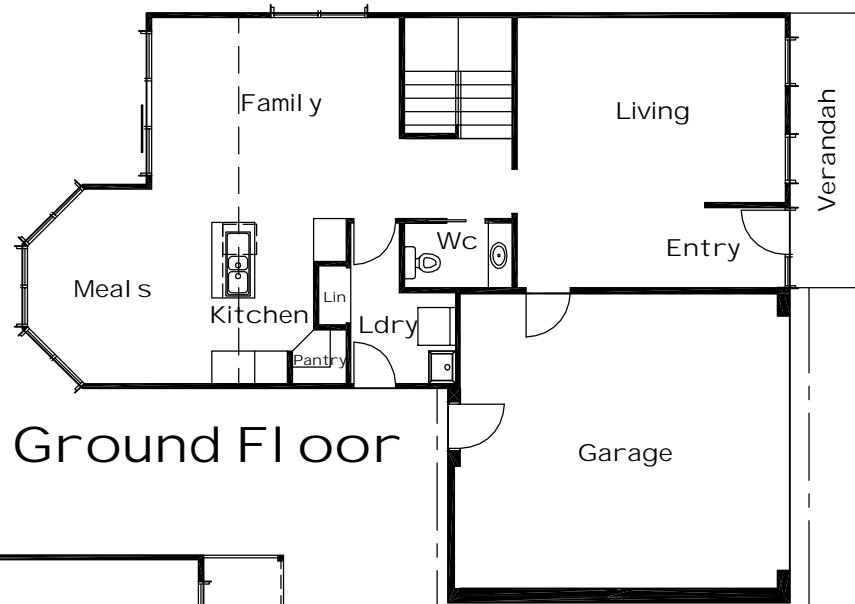

Jacaranda Cottage

Area Analysis

GROUND FLOOR	80.6 m ²	8.68 sq
FIRST FLOOR	61.1 m ²	6.58 sq
GARAGE	36.5 m ²	3.92 sq
VERANDAH	7.7 m ²	0.83 sq
BALCONY	7.7 m ²	0.83 sq

HIGHVIEW HOMES

Homes of our Heritage since 1965

© Plan Copyright