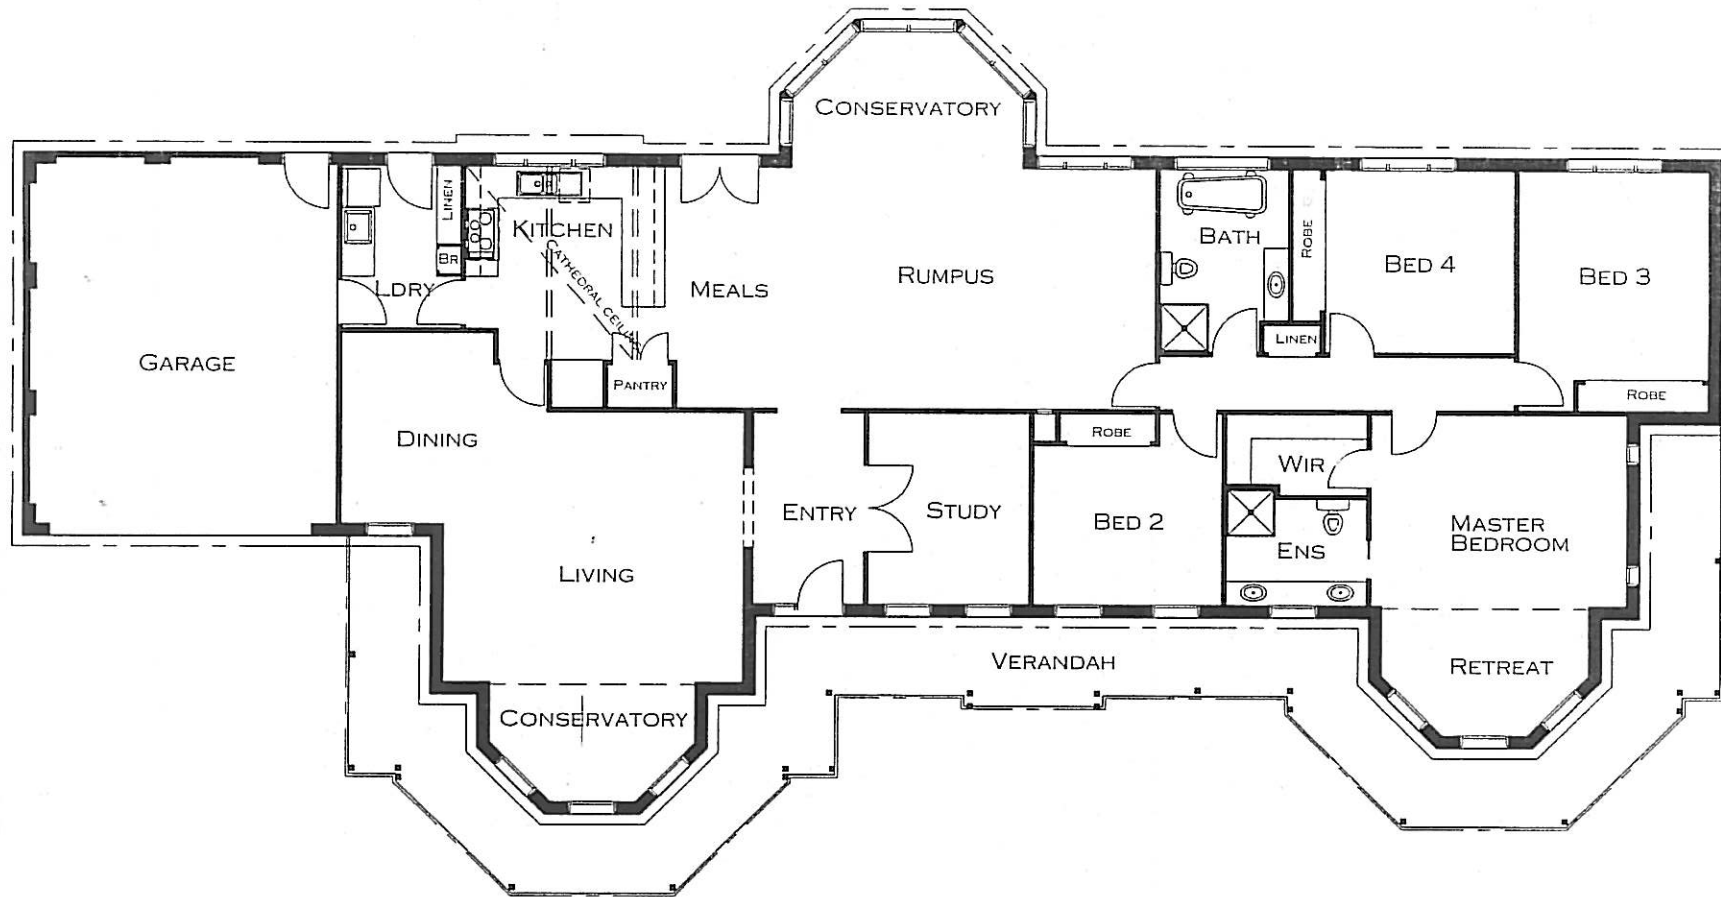

VICTORIANA HOMESTEAD 252

AREA ANALYSIS

RESIDENCE	252.2 M2	27.14 SQ
GARAGE	41.3 M2	4.44 SQ
VERANDAH	59.3 M2	6.39 SQ

HIGHVIEW HOMES

HOMES OF OUR HERITAGE SINCE 1965

© PLAN COPYRIGHT