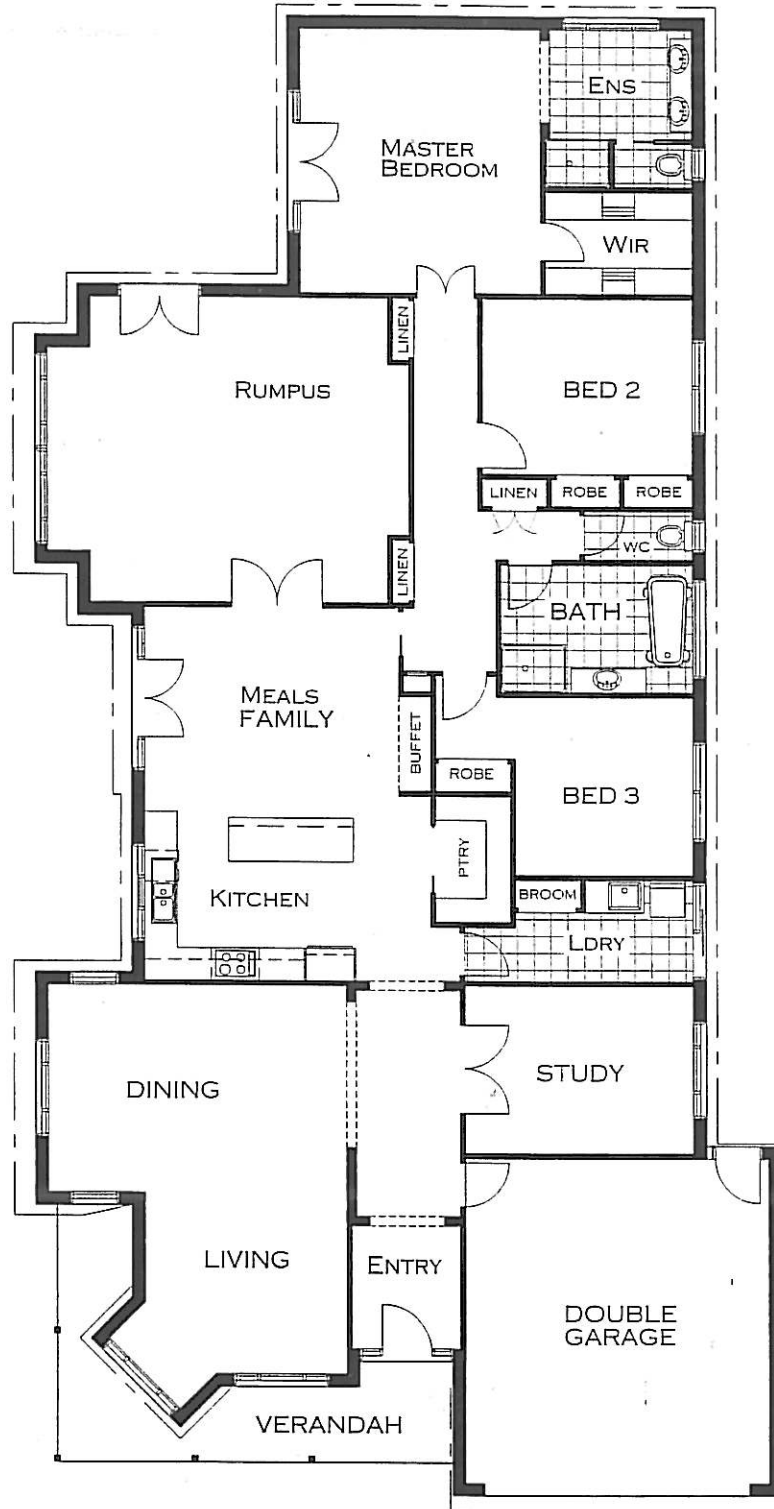

FEDERATION 257

AREA ANALYSIS

RESIDENCE	256.8 M2	27.63 SQ
GARAGE	.37.4 M2	4.03 SQ
VERANDAH	14.6 M2	1.57SQ

HIGHVIEW HOMES

HOMES OF OUR HERITAGE SINCE 1965

© PLAN COPYRIGHT