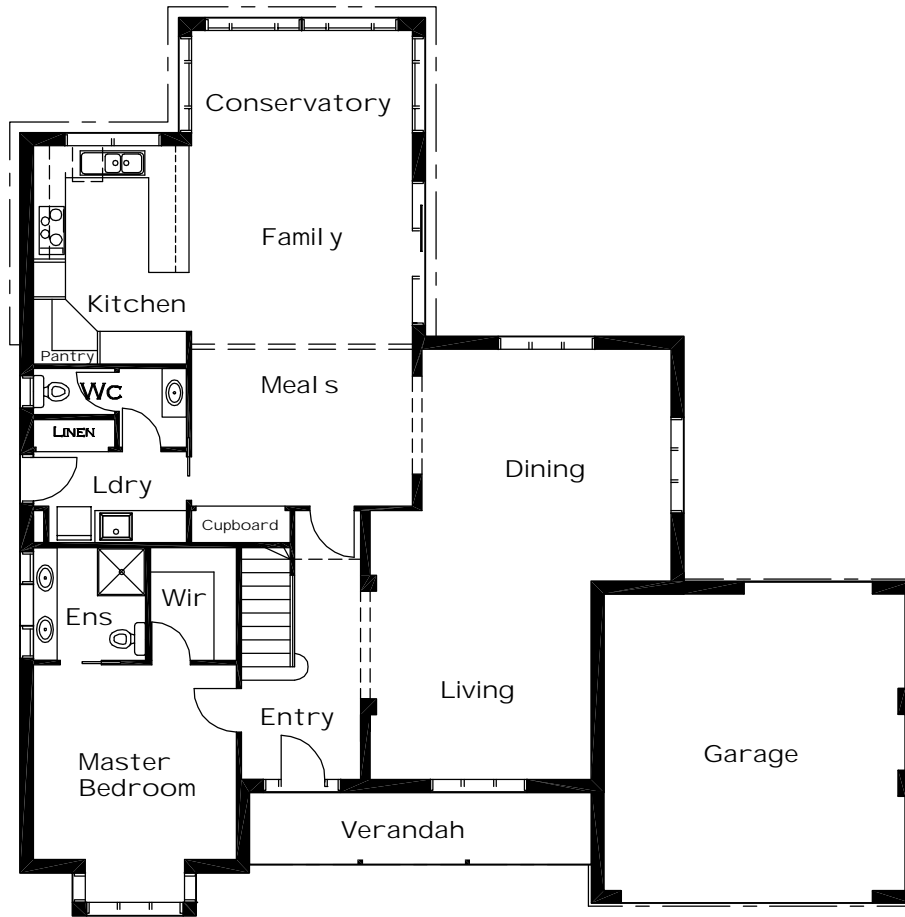

# Federation 250

Groundfl oor

Firstfl oor

**HIGHVIEW HOMES**  
Homes of our Heritage since 1965

### Area Analysis

GROUND FLOOR	146.5 m2	15.77 sq
FIRST FLOOR	105.0 m2	11.3 sq
GARAGE	34.5 m2	3.71 sq
VERANDAH	8.6 m2	0.93 sq
BALCONY	8.6 m2	0.93 sq

© Plan Copyright