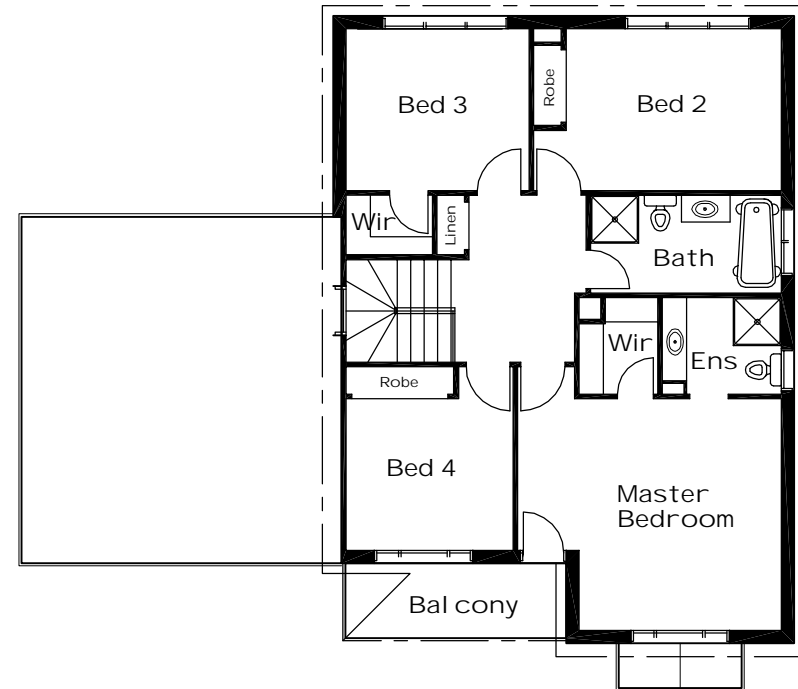

Federation 190

Groundfl oor

Firstfl oor

HIGHVIEW HOMES
Homes of our Heritage since 1965

Area Analysis

GROUND FLOOR	95.0 m2	10.22 sq
FIRST FLOOR	93.1 m2	10.02 sq
GARAGE	38.5 m2	4.14 sq
VERANDAH	5.8 m2	0.62 sq
BALCONY	5.8 m2	0.62 sq