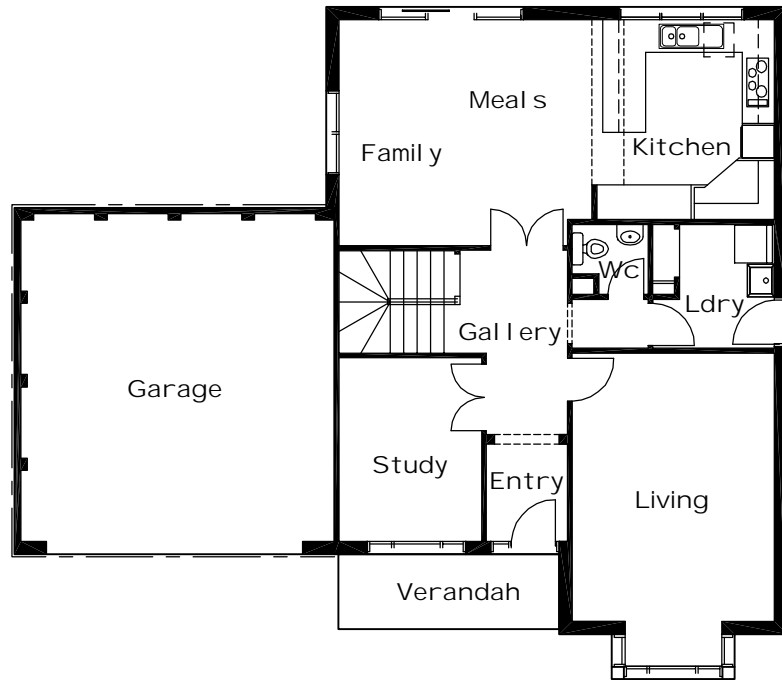

Federation 190

Groundfl oor

Firstfl oor

HIGHVIEW HOMES
Homes of our Heritage since 1965

Area Analysis

GROUND FLOOR	95.0 m2	10.22 sq
FIRST FLOOR	93.1 m2	10.02 sq
GARAGE	38.5 m2	4.14 sq
VERANDAH	5.8 m2	0.62 sq
BALCONY	5.8 m2	0.62 sq

© Plan Copyright