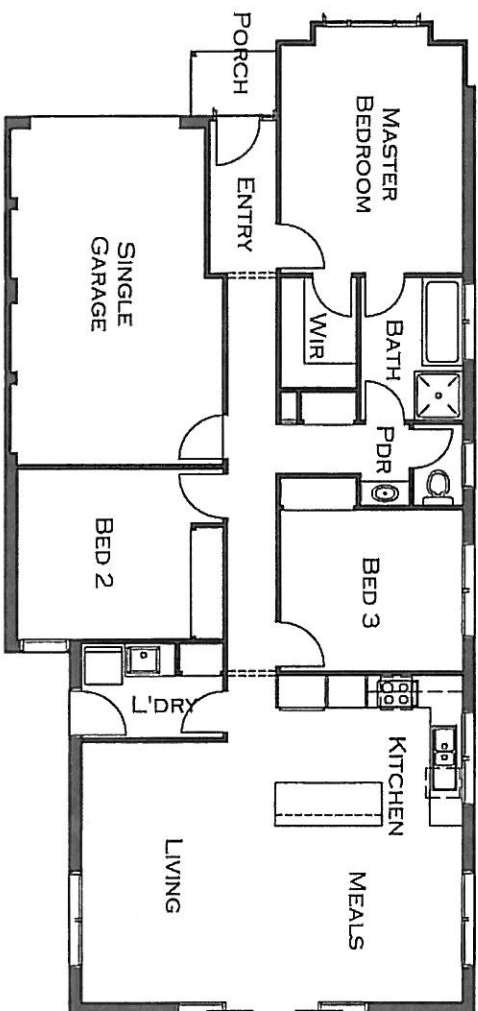

DAFFODIL COTTAGE

AREA ANALYSIS

RESIDENCE	128.5M2 - 13.85SQ
GARAGE	25.2M2 - 2.75SQ
VERANDA/H	6.6M2 - 0.75SQ

HIGHVIEW HOMES

HOMES OF OUR HERITAGE SINCE 1965