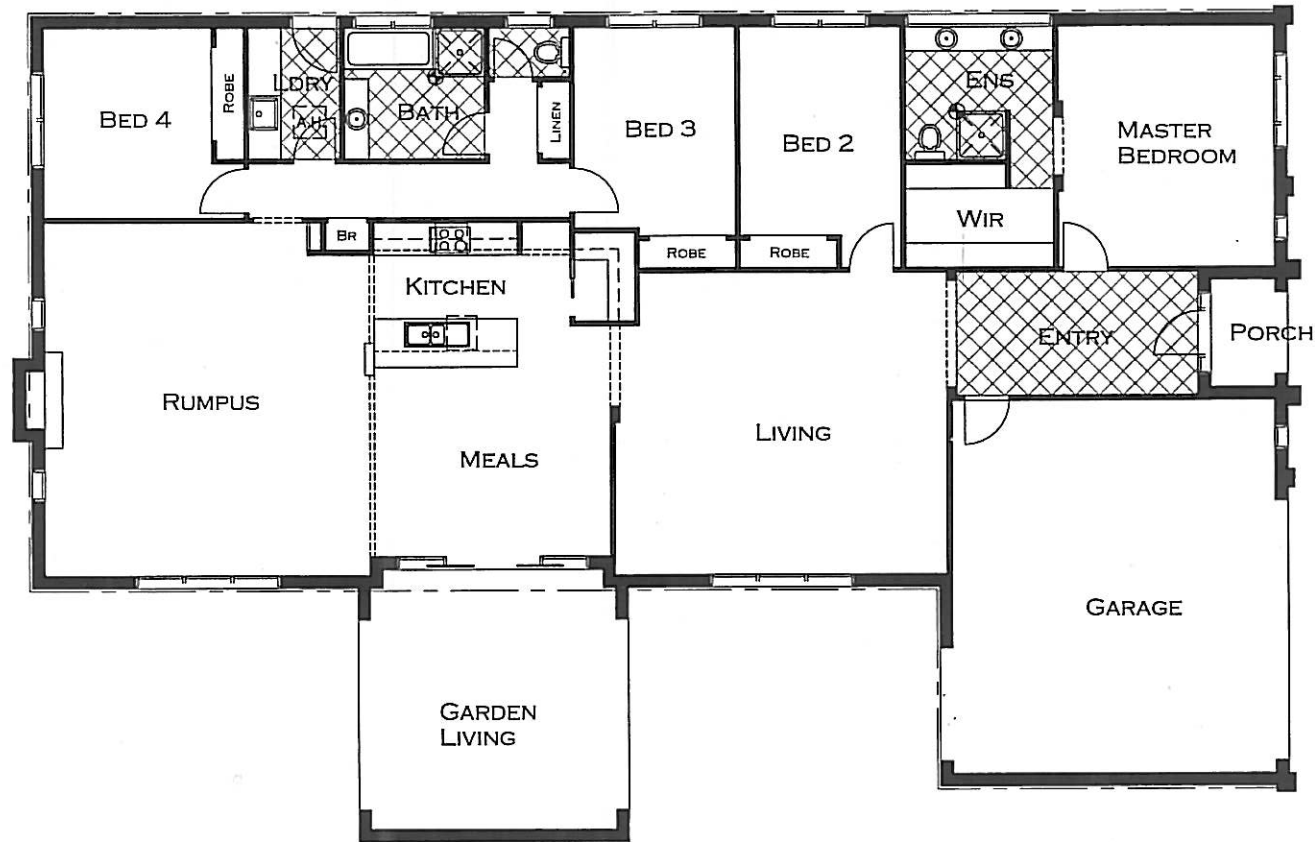

CLASSIC 231

AREA ANALYSIS

AREA	m2 sq's	
RESIDENCE:	224.3	24.1
GARAGE:	46.3	5.0
PORCH:	2.8	0.3
GARDEN LIVING:	25.3	2.7
TOTAL:	298.7	32.2

HIGHVIEW HOMES

HOMES OF OUR HERITAGE SINCE 1965

© PLAN COPYRIGHT

Classic 219

Area Analysis

RESIDENCE	219.1 m2	23.58 sq
GARAGE	32.8 m2	3.53 sq
PORCH	2.5 m2	0.27 sq

© Plan Copyright