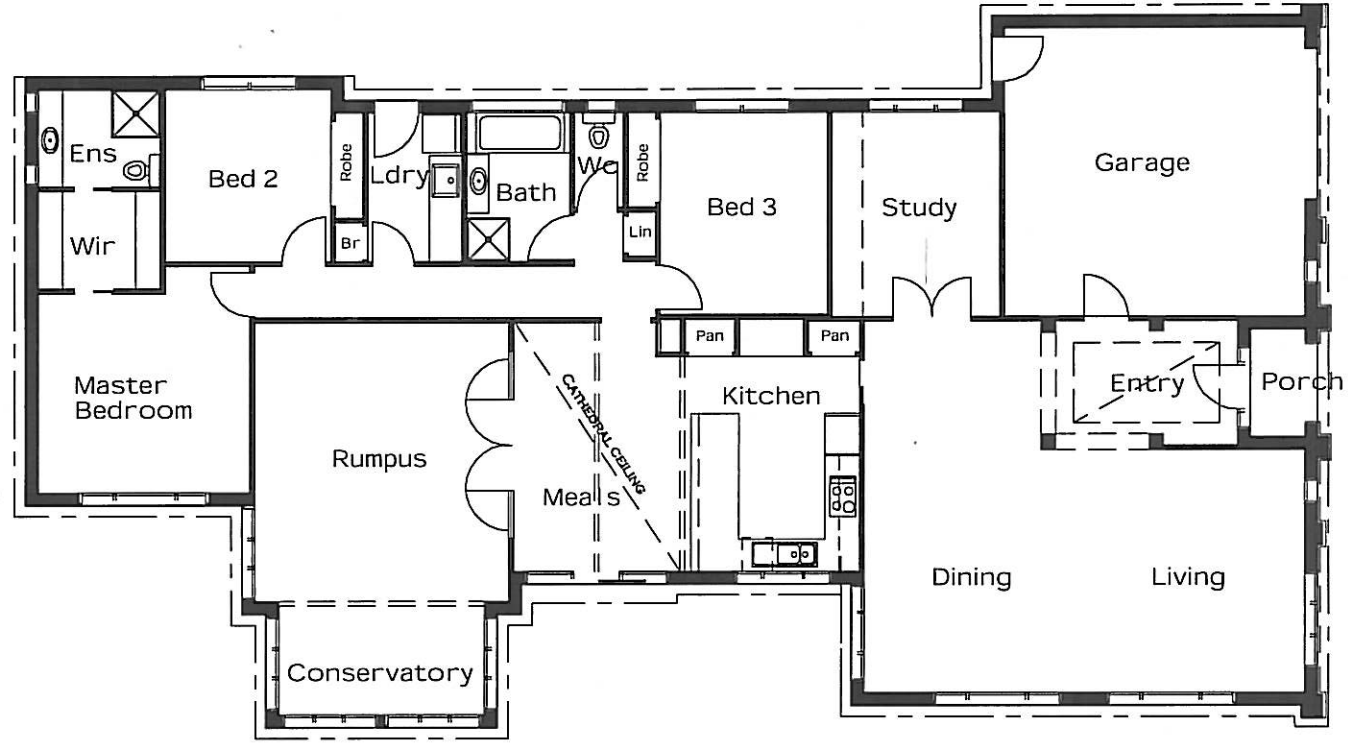

CLASSIC 231

AREA ANALYSIS

AREA	m2 sq's	
RESIDENCE:	224.3	24.1
GARAGE:	46.3	5.0
PORCH:	2.8	0.3
GARDEN LIVING:	25.3	2.7
TOTAL:	298.7	32.2

HIGHVIEW HOMES

HOMES OF OUR HERITAGE SINCE 1965

© PLAN COPYRIGHT

Classic 219

Area Analysis

RESIDENCE	219.1 m2	23.58 sq
GARAGE	32.8 m2	3.53 sq
PORCH	2.5 m2	0.27 sq

© Plan Copyright