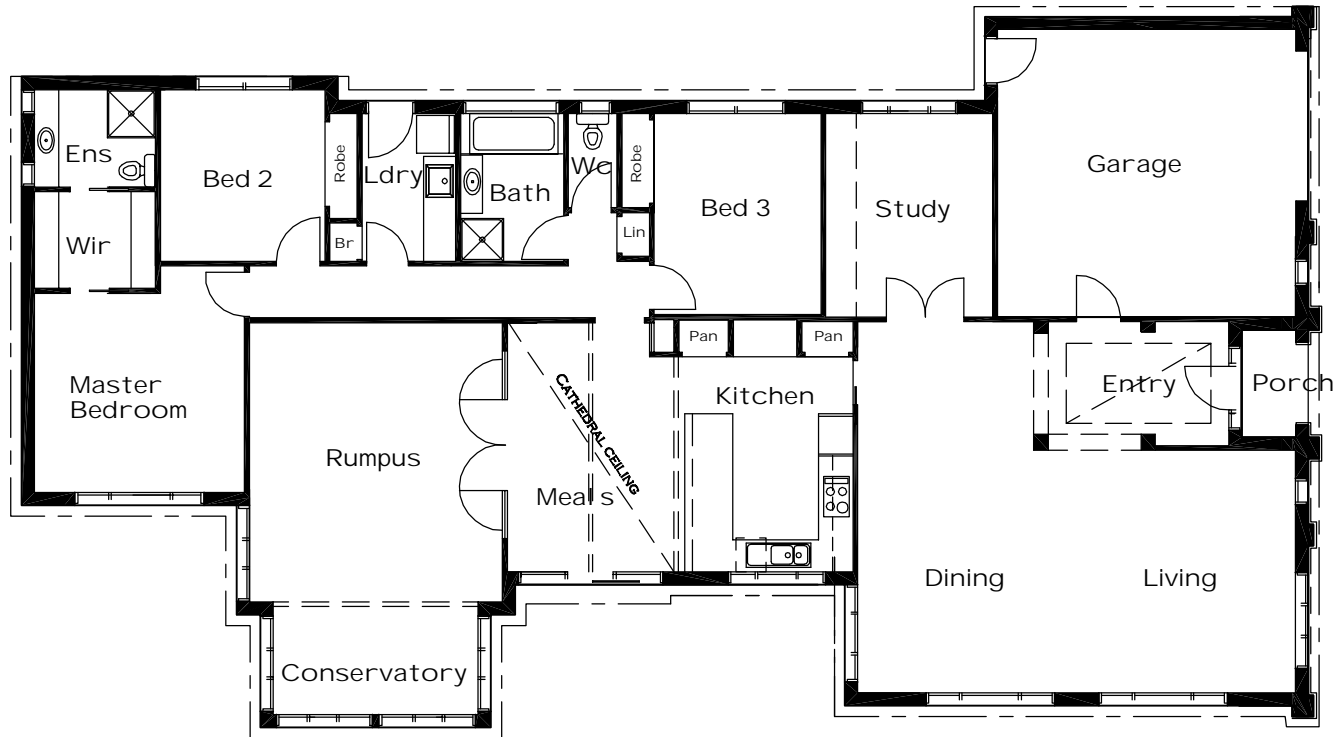

# Classic 219

## Area Analysis

RESIDENCE	219.1 m2	23.58 sq
GARAGE	32.8 m2	3.53 sq
PORCH	2.5 m2	0.27 sq